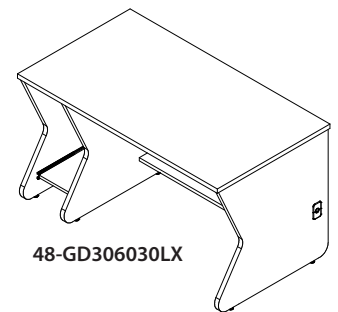

Ex: 11225PD (Pop-up Power / Data Center)

Gaming Desks

D x W x H (in.)	ft ³ / lbs	Model
30 x 36 x 30	22.6 / 133	48-GD303630XX
30 x 42 x 30	26.3 / 144	48-GD304230XX
30 x 48 x 30	29.9 / 155	48-GD304830XX
30 x 60 x 30	37.3 / 177	48-GD306030XX

Gaming Desks with Slide-out CPU Shelf

D x W x H (in.)	ft ³ / lbs	Model
30 x 42 x 30	26.3 / 164	48-GD304230RX
30 x 48 x 30	29.9 / 175	48-GD304830RX
30 x 60 x 30	37.3 / 197	48-GD306030RX
30 x 42 x 30	26.3 / 164	48-GD304230LX
30 x 48 x 30	29.9 / 175	48-GD304830LX
30 x 60 x 30	37.3 / 197	48-GD306030LX

Model Number Structure

48 - **GD** **304830** **RX**
 Series Type Size CPU Style
 GD=Gaming Desk D x W x H
 XX=No CPU
 RX=Right Slide-out CPU Shelf
 LX=Left Slide-out CPU Shelf

Visual Display Option

Articulating Surface Mount Arm

NOVA eSports Logo

Dimensions (in.)	Model
Standard eSports Logo to display on outside of rear fixed modesty panel	
32" W x 12" H	ES-LOGO

Custom eSports Logo

Dimensions (in.)	Model
Custom design eSports Logo to display on outside of rear fixed modesty panel. Must supply artwork file for quote and order. MAX size: (Desk Width minus 2 3/8") W x 23" H	
	ES-LOGO-C