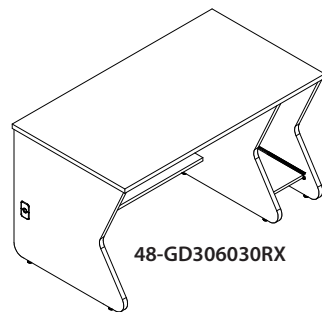

Ex: 11225PD (Pop-up Power / Data Center)

Gaming Desks

D x W x H (in.)	ft ³ / lbs	Model
30 x 36 x 30	22.6 / 133	48-GD303630XX
30 x 42 x 30	26.3 / 144	48-GD304230XX
30 x 48 x 30	29.9 / 155	48-GD304830XX
30 x 60 x 30	37.3 / 177	48-GD306030XX

Gaming Desks with Slide-out CPU Shelf

D x W x H (in.)	ft ³ / lbs	Model
30 x 42 x 30	26.3 / 164	48-GD304230RX
30 x 48 x 30	29.9 / 175	48-GD304830RX
30 x 60 x 30	37.3 / 197	48-GD306030RX
30 x 42 x 30	26.3 / 164	48-GD304230LX
30 x 48 x 30	29.9 / 175	48-GD304830LX
30 x 60 x 30	37.3 / 197	48-GD306030LX

Model Number Structure

48 - **GD** **304830** **RX**
 Series Type Size CPU Style
 GD=Gaming Desk D x W x H
 XX=No CPU
 RX=Right Slide-out CPU Shelf
 LX=Left Slide-out CPU Shelf

Visual Display Option

Articulating Surface Mount Arm

NOVA eSports Logo

Dimensions (in.)	Model
Standard eSports Logo to display on outside of rear fixed modesty panel	
32" W x 12" H	ES-LOGO

Custom eSports Logo

Dimensions (in.)	Model
Custom design eSports Logo to display on outside of rear fixed modesty panel. Must supply artwork file for quote and order. MAX size: (Desk Width minus 2 3/8") W x 23" H	
	ES-LOGO-C