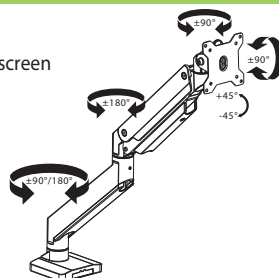

Maximum monitor dimensions: Up to 35" widescreen

Maximum monitor weight: 33 lb

Base Rotation Range: ±90° / 180°

Middle Rotation Range: ±180°

Monitor Rotation Range: ±90°

Monitor Orientation Rotation: ±90°

Monitor Tilt Range: ±45°

CPU Size by Desk Width	
Desk Width	Slide-out CPU Shelf Width
42"	7 5/8"
48" / 60"	10"

Alternate Worksurface Edge Banding Colors

ASSEMBLY REQUIRED

Options & Accessories

for eSports Gaming Desks

Options for Gaming Desks

NOVA eSports Logo

Dimensions (in.)	Model
Standard eSports Logo to display on outside of rear fixed modesty panel	
32" W x 12" H	ES-LOGO

Custom eSports Logo

Dimensions (in.)	Model
Custom design eSports Logo to display on outside of rear fixed modesty panel. Must supply artwork file for quote and order. MAX size: (Desk Width minus 2 3/8") W x 23" H	
	ES-LOGO-C