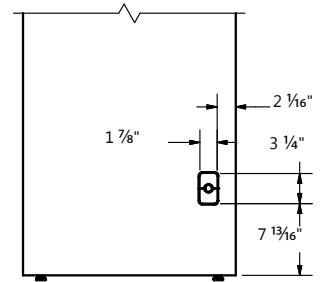

End Panel Options

Standard End