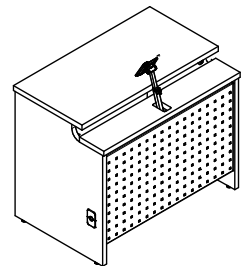

Perforated Metal Modesty Panel

Shown with this Visual Display Option