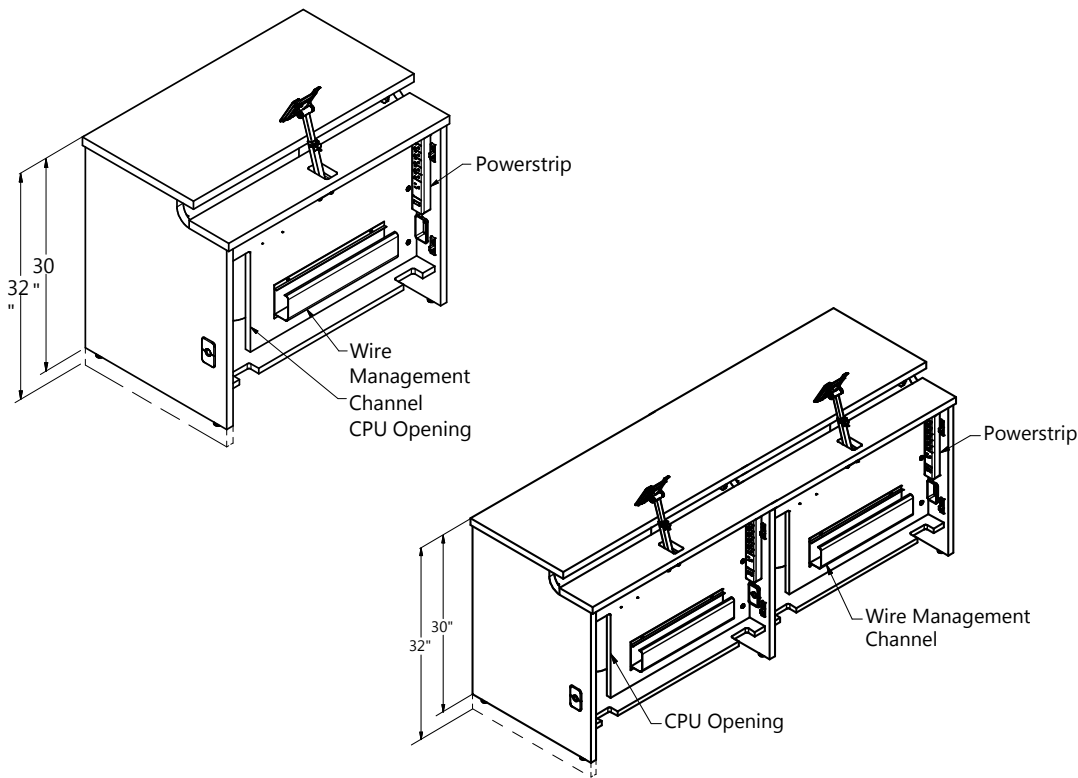

#### Single Desks:

- Depth Options: 24" / 30"
- Width Options: 36" / 42"
- Height Options: 30" / 32" (ADA Height Compliant)

#### Includes/Features:

- Thermofused Melamine Work Surface
- Flat PVC Edgebanding
- iMod compartment with removable modesty panel (Available in laminate or metal)
- Wire management and six plug powerstrip
- Manufactured with recycled post-industrial materials
- Ships assembled
- Double Desk option