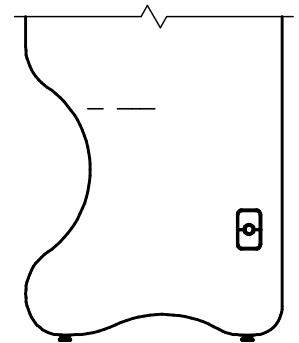

Contoured End