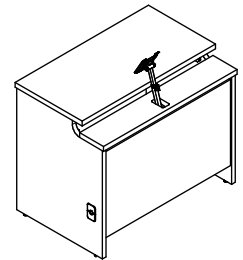

Modesty Panel Options

Laminate Modesty Panel