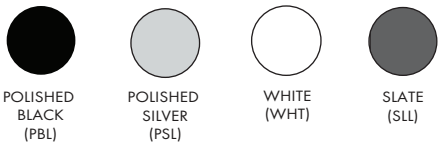

Dimensions / Size Options

Max Monitor Size			
Trolley	Monitor Width	Monitor Height	Monitor Depth
TDV0728	22 7/8" W	14 1/2" H	2 1/2" D

Max Monitor Size			
Trolley	Monitor Width	Monitor Height	Monitor Depth
TDV0724	18 7/8" W	14 1/2" H	2 1/2" D

47-SL265830RX-TDV0728NK

47-SL265030RX-TDV0724NK

Color Options

Base Color Options

Worksurface Color Options

Metallic Color Options (for Metal Modesty)

Modesty Panel Options

Laminate Modesty