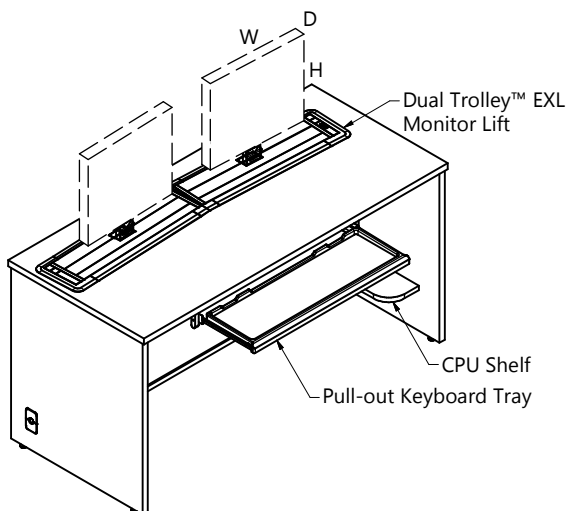

Computer Training Desks Dual Trolley™ Monitor Lift

NOVA
SOLUTIONS™
800-730-6682
novadesk.com

ADA Compliant

Model Number Structure

Includes/Features:

- Thermofused Melamine Work Surface
- Flat PVC Edgebanding
- iMod™ compartment with removable modesty panel (Available in laminate or metal)
- Wire management and 2 six plug powerstrips
- Manufactured with recycled post-industrial materials
- Ships assembled

Dimensions / Size Options

Max Monitor Size			
Trolley	Monitor Width	Monitor Height	Monitor Depth
TDV0728	22 7/8" W	14 1/2" H	2 1/2" D

Max Monitor Size			
Trolley	Monitor Width	Monitor Height	Monitor Depth
TDV0724	18 7/8" W	14 1/2" H	2 1/2" D