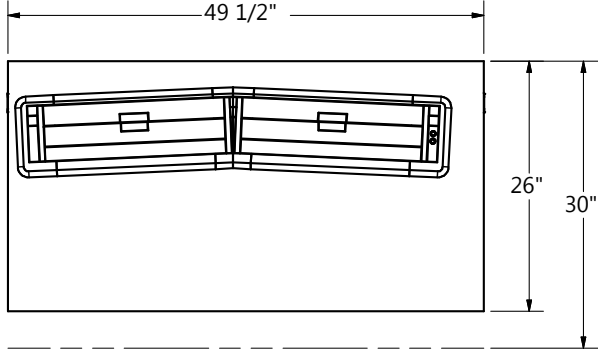

Computer Training Desks Dual Trolley™ Monitor Lift

NOVA
SOLUTIONS™
800-730-6682
novadesk.com

ADA Compliant

Model Number Structure

Includes/Features:

- Thermofused Melamine Work Surface
- Flat PVC Edgebanding
- iMod™ compartment with removable modesty panel (Available in laminate or metal)
- Wire management and 2 six plug powerstrips
- Manufactured with recycled post-industrial materials
- Ships assembled

Dimensions / Size Options

Max Monitor Size			
Trolley	Monitor Width	Monitor Height	Monitor Depth
TDV0728	22 7/8" W	14 1/2" H	2 1/2" D

Max Monitor Size			
Trolley	Monitor Width	Monitor Height	Monitor Depth
TDV0724	18 7/8" W	14 1/2" H	2 1/2" D