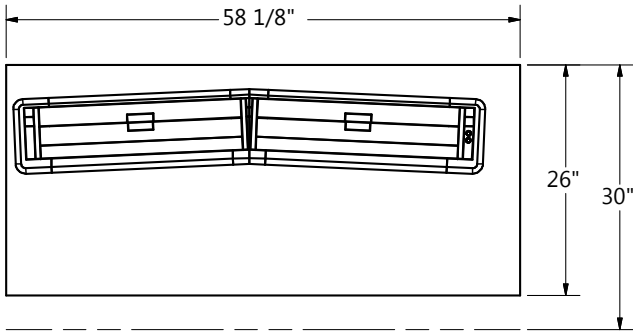

Computer Training Desks Dual Trolley™ Monitor Lift

NOVA
SOLUTIONS™
800-730-6682
novadesk.com

ADA Compliant

Model Number Structure

Includes/Features:

- Thermofused Melamine Work Surface
- Flat PVC Edgebanding
- iMod™ compartment with removable modesty panel (Available in laminate or metal)
- Wire management and 2 six plug powerstrips
- Manufactured with recycled post-industrial materials
- Ships assembled

Dimensions / Size Options

Max Monitor Size			
Trolley	Monitor Width	Monitor Height	Monitor Depth
TDV0728	22 7/8" W	14 1/2" H	2 1/2" D

Max Monitor Size			
Trolley	Monitor Width	Monitor Height	Monitor Depth
TDV0724	18 7/8" W	14 1/2" H	2 1/2" D