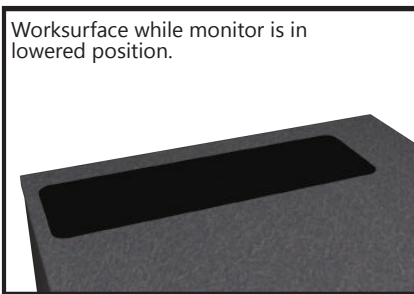

Computer Training Desks Dual Trolley™ Monitor Lift

NOVA
SOLUTIONS™
800-730-6682
novadesk.com

ADA Compliant

Model Number Structure

Includes/Features:

- Thermofused Melamine Work Surface
- Flat PVC Edgebanding
- iMod™ compartment with removable modesty panel (Available in laminate or metal)
- Wire management and 2 six plug powerstrips
- Manufactured with recycled post-industrial materials
- Ships assembled