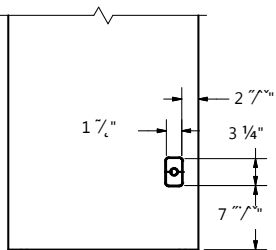

End Panel Options

Standard End