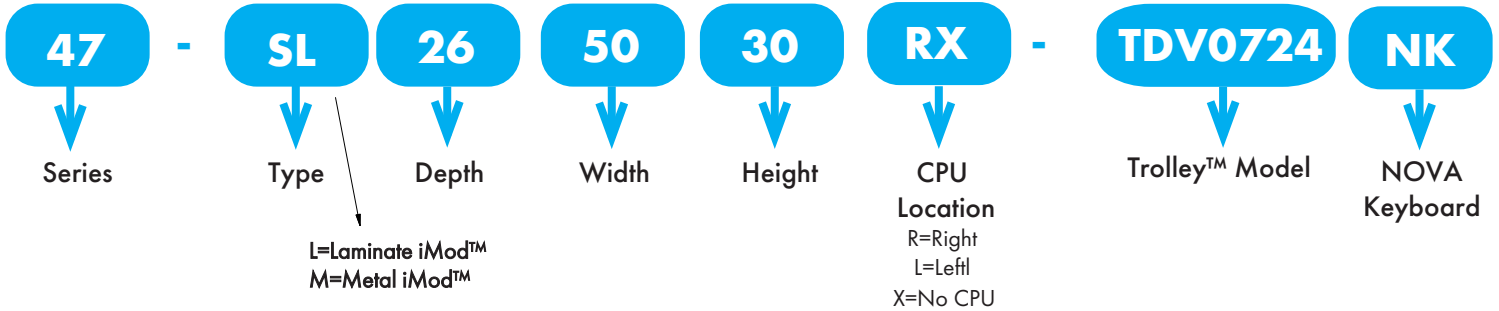

Computer Training Desks Dual Trolley™ Monitor Lift

NOVA
SOLUTIONS™
800-730-6682
novadesk.com

ADA Compliant

Model Number Structure

Includes/Features:

- Thermofused Melamine Work Surface
- Flat PVC Edgebanding
- iMod™ compartment with removable modesty panel (Available in laminate or metal)
- Wire management and 2 six plug powerstrips
- Manufactured with recycled post-industrial materials
- Ships assembled

Dimensions / Size Options

Max Monitor Size			
Trolley	Monitor Width	Monitor Height	Monitor Depth
TDV0728	22 7/8" W	14 1/2" H	2 1/2" D

Max Monitor Size			
Trolley	Monitor Width	Monitor Height	Monitor Depth
TDV0724	18 7/8" W	14 1/2" H	2 1/2" D