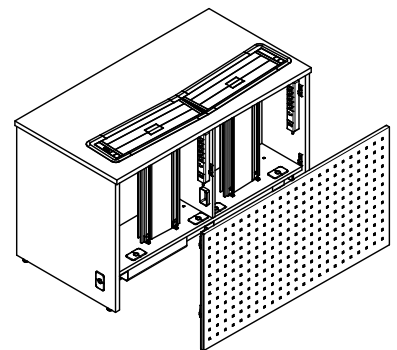

Perforated Metal Modesty